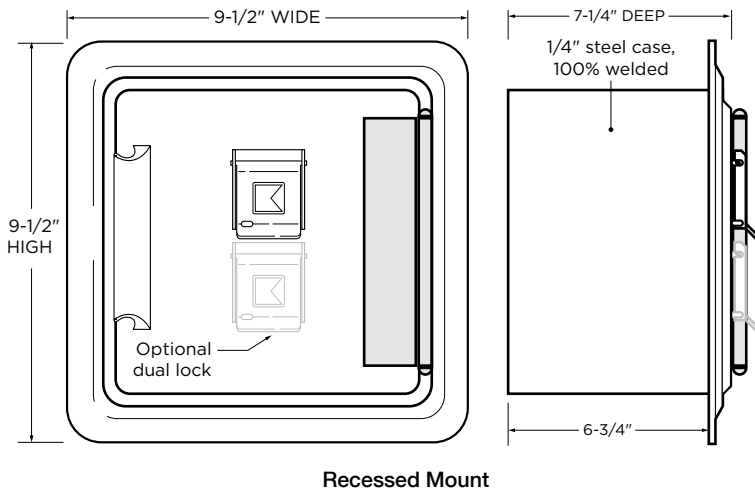

FRONT VIEW

SIDE VIEW

ABOUT KNOX COMPANY

Over forty years ago, a unique concept in rapid access for emergency response was born. The KnoxBox®, a high-security key lock box, was designed to provide rapid access for emergency responders to reduce response times, minimize injuries and protect property from forced entry.

Today, one revolutionary lock box has grown into a complete system providing rapid access for public safety agencies, industries, military, and property owners across the world. The Knox Company is trusted by over 14,000 fire departments, law enforcement agencies, and governmental entities.

KNOX COMPANY

1601 W. DEER VALLEY RD
PHOENIX, AZ 85027

T. 800.552.5669

F. 623.687.2290

KNOXBOX.COM

INFO@KNOXBOX.COM