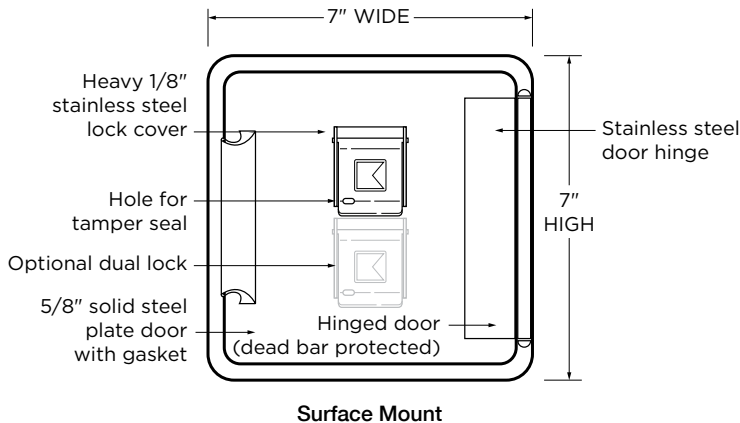

IMPORTANT:

The Knox Remote Power Box must be installed, operated and maintained by qualified persons who are thoroughly trained and who understand any hazards that may be involved. Carefully review the product Mounting Instructions prior to installing the Knox Remote Power Box. Follow product instructions supplied with the shipment.

ATTENTION:

Knox Remote Power Boxes are strong devices that **MUST** be mounted properly to ensure maximum security and to resist physical attack.

ELECTRICAL RATINGS

Main Switch: 24-480 VAC, 125 VA MAX, Pilot duty, per contact block
Two contact blocks per switch; double pole, double throw (DPDT)

Tamper Switch: 24 VDC, 50 mA, general use

Enclosure Rating: NEMA Type 2, 3R

Ambient Air Temperature Rating: -40° to +65° C, -40° to +149° F

Use 75° C wire only

All Knox Remote Power Boxes are fully tested and listed by Underwriters Laboratories as anti-theft devices. Alarm Tamper Alerts are UL listed as Central Station Alarm Units. UL Electrical Range: Max Voltage of **24 VDC** at 50 mA.

- UL 437 Standard for Safety for Key Locks
- UL 508 Industrial Control Equipment
- UL 1037 Antitheft Alarms and Devices
- UL 1332 Organic Coatings for Steel Enclosures for Outdoor Use Electrical Equipment
- UL 1610 Central Station Alarm Units

ATTENTION FIRE INSPECTORS:

Solar power often cannot be remotely disconnected by the local power company. Requiring a Knox Remote Power Box for solar power systems in your jurisdiction provides safety and protection for your emergency responders.

FRONT VIEW

FRONT VIEW

SIDE VIEW

ABOUT KNOX COMPANY